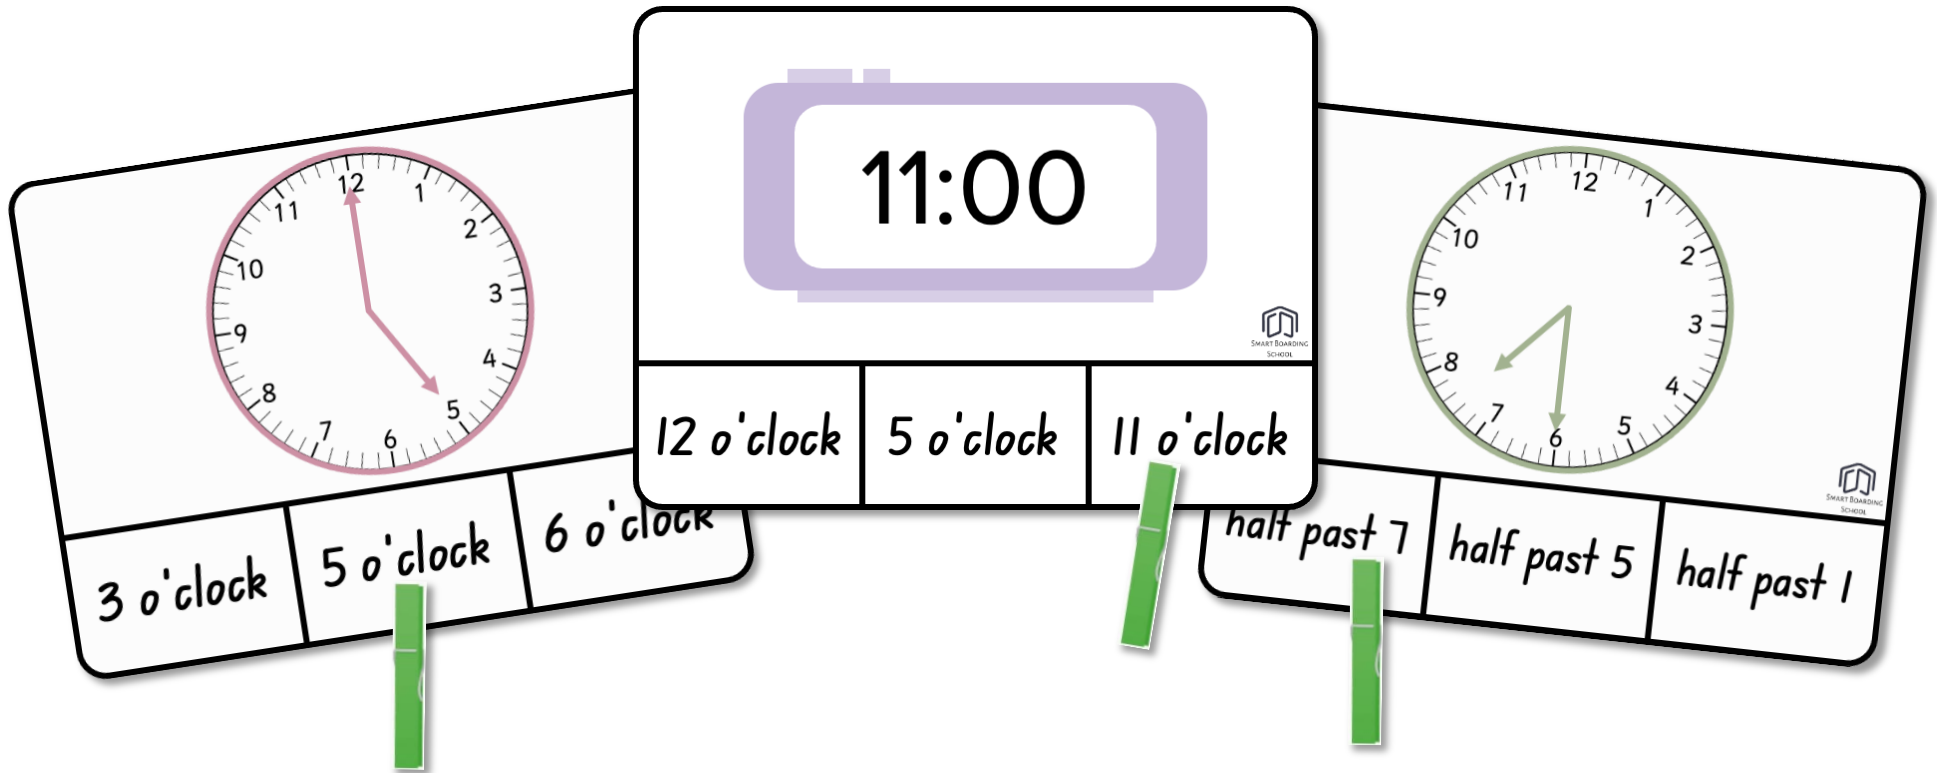

Clock Pegs

Print pages 2 to 13, cut and laminate. Students use pegs to identify which time is being shown on the clock.

1 o'clock

2 o'clock

12 o'clock

3 o'clock

2 o'clock

5 o'clock